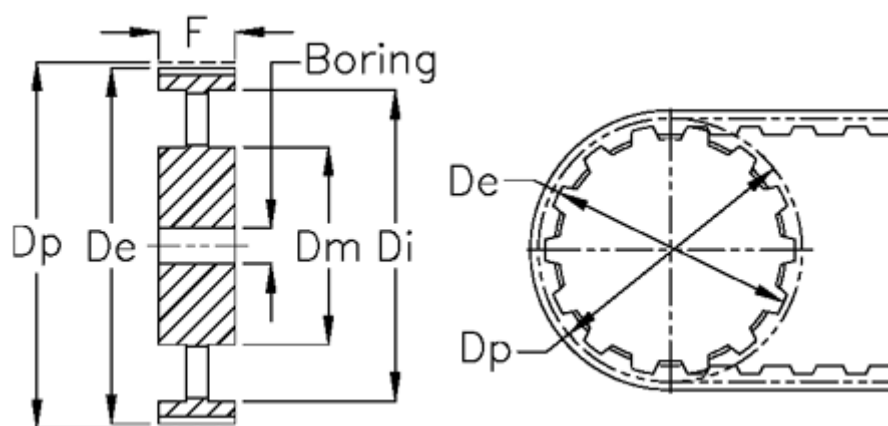

Article number: 604145168115

Description: Timing belt pulley with hub
HTD 168 14M 115

Measures

Bore	= 32	Type	= 14M
De	= 745.87	Weight	= 75.8
Di	= 133	Width	= 115
Dm	= 165		
Dp	= 748.66		
F	= 706		
L	= 133		
Tooth number	= 168		